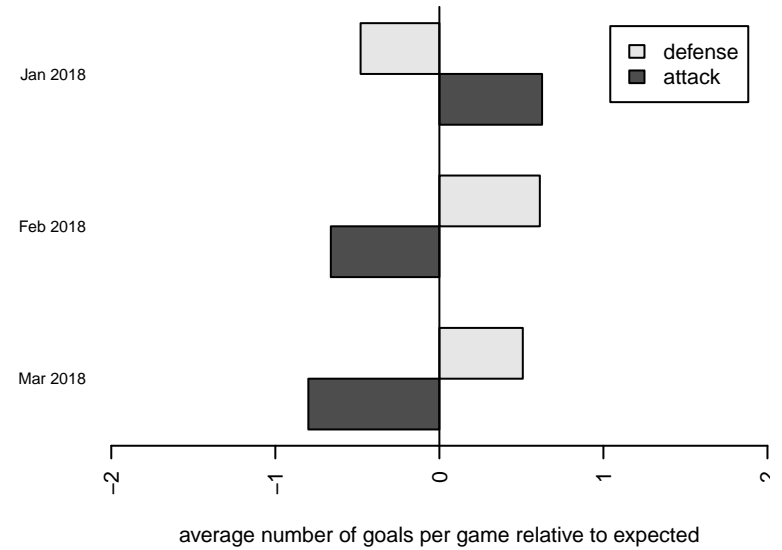

Venues played:
2017 Portland Winter Showcase U16
2017 PTT Winter G02 Premier

Rogue Valley Timbers Red G02
Dots are actual minus expected GF (blue circles) and GA (red triangles).
Blue line is smoothed change in attack strength. Red is smoothed change in defense strength.

**attack and defense variance (black dot)
relative to other teams
and top 10 in region**

**attack and defense rating
relative to others at age
and all opponents in last 13 months**

Performance relative to 13 month average

Performance relative to 13 month average

date	home		away		venue	pred.home	pred.away
2018-03-28	Bend FC Timbers Black G02	0	Rogue Valley Timbers Red G02	0	2017 PTT Winter G02 Premier	1.22	1.87
2018-03-11	ETFC Force Black G02	3	Rogue Valley Timbers Red G02	1	2017 PTT Winter G02 Premier	2.74	0.66
2018-03-10	NEU White G02	1	Rogue Valley Timbers Red G02	1	2017 PTT Winter G02 Premier	1.57	1.86
2018-02-25	Rogue Valley Timbers Red G02	0	FC Portland Navy G02	1	2017 PTT Winter G02 Premier	0.78	1.88
2018-02-11	Rogue Valley Timbers Red G02	0	ETFC Force Black G02	2	2017 PTT Winter G02 Premier	0.66	2.74
2018-02-04	Rogue Valley Timbers Red G02	0	Westside Timbers Copa TS G02	1	2017 PTT Winter G02 Premier	0.55	1.23
2018-01-28	Eastside Timbers Red G02	6	Rogue Valley Timbers Red G02	0	2017 PTT Winter G02 Premier	2.70	0.52
2018-01-27	FC Portland Navy G02	2	Rogue Valley Timbers Red G02	1	2017 PTT Winter G02 Premier	1.88	0.78
2018-01-21	Rogue Valley Timbers Red G02	4	Bend FC Timbers Black G02	2	2017 PTT Winter G02 Premier	1.87	1.22
2018-01-15	Thelo Fury G02	0	Rogue Valley Timbers Red G02	3	2017 Portland Winter Showcase U16	0.58	2.43
2018-01-14	Rogue Valley Timbers Red G02	2	AC Samoa G02	2	2017 Portland Winter Showcase U16	0.55	1.03
2018-01-13	WPFC Black G02	2	Rogue Valley Timbers Red G02	0	2017 Portland Winter Showcase U16	2.99	0.74
2018-01-13	Crossfire OR Blue I G02	1	Rogue Valley Timbers Red G02	3	2017 Portland Winter Showcase U16	1.24	1.72