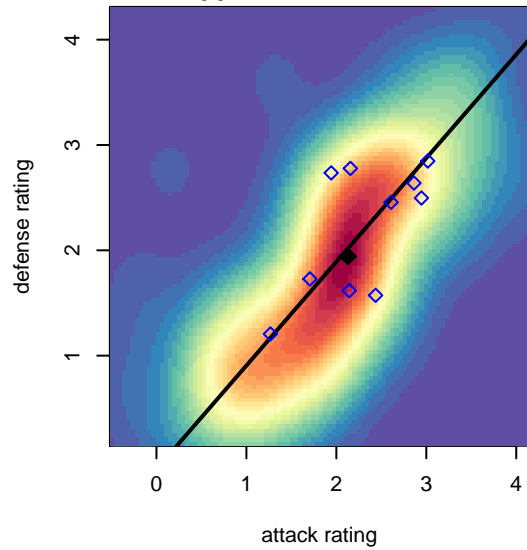

Rogue Valley Timbers Red G02

Rogue Valley SC
Medford, OR
G02 total strength=1387
attack=8.4 defense=6.98
spr league = PTT Win G02 Premier
notes= Elliot-Burke 2014

alt names used:
Rogue Valley Timbers U16G
RV Timbers 02G Red

Venues played:
2017 Portland Winter Showcase U16
2017 PTT Winter G02 Premier

Rogue Valley Timbers Red G02
Dots are actual minus expected GF (blue circles) and GA (red triangles).
Blue line is smoothed change in attack strength. Red is smoothed change in defense strength.

**attack and defense variance (black dot)
relative to other teams
and top 10 in region**

**attack and defense rating
relative to others at age
and all opponents in last 13 months**

Performance relative to 13 month average