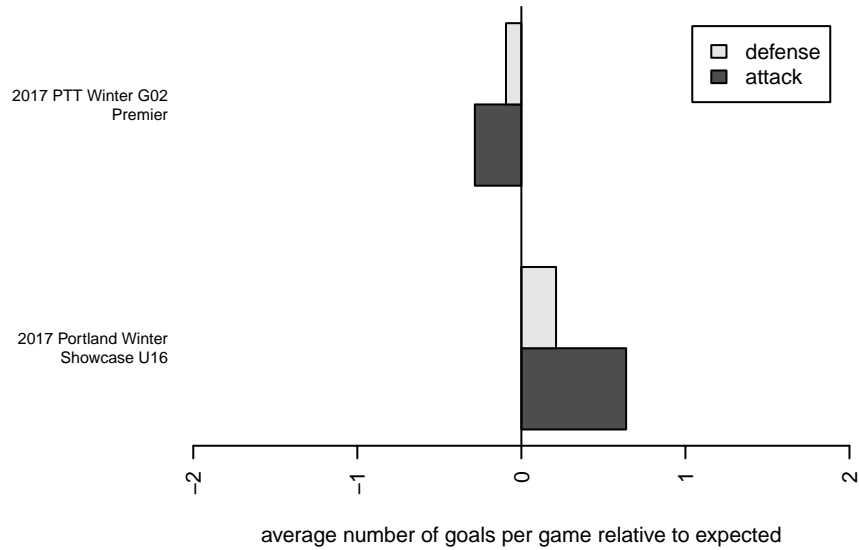

Rogue Valley Timbers Red G02

Rogue Valley SC
Medford, OR
G02 total strength=1387
attack=8.4 defense=6.98
spr league = PTT Win G02 Premier
notes= Elliot-Burke 2014

alt names used:
Rogue Valley Timbers U16G
RV Timbers 02G Red

Venues played:
2017 Portland Winter Showcase U16
2017 PTT Winter G02 Premier

Rogue Valley Timbers Red G02
Dots are actual minus expected GF (blue circles) and GA (red triangles).
Blue line is smoothed change in attack strength. Red is smoothed change in defense strength.

**attack and defense variance (black dot)
relative to other teams
and top 10 in region**

**attack and defense rating
relative to others at age
and all opponents in last 13 months**

Performance relative to 13 month average