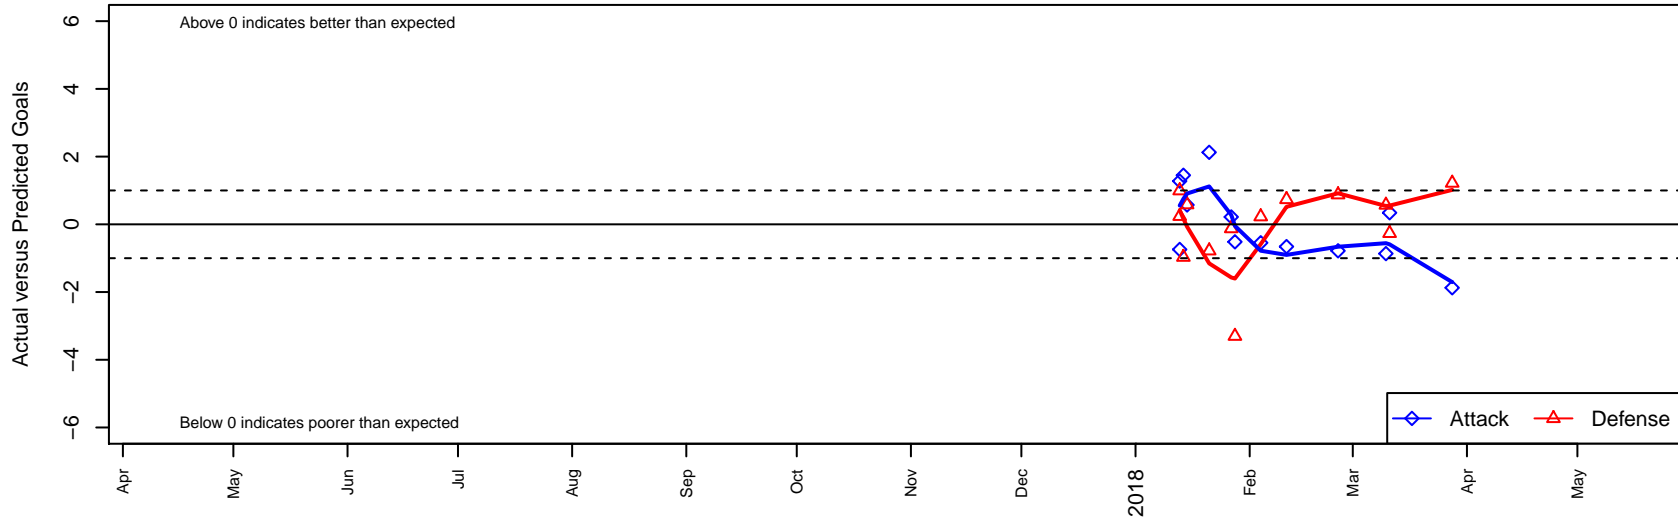

Rogue Valley Timbers Red G02

Rogue Valley SC
Medford, OR
G02 total strength=1387
attack=8.4 defense=6.98
spr league = PTT Win G02 Premier
notes= Elliot-Burke 2014

alt names used:
Rogue Valley Timbers U16G
RV Timbers 02G Red

Venues played:
2017 Portland Winter Showcase U16
2017 PTT Winter G02 Premier

Rogue Valley Timbers Red G02
Dots are actual minus expected GF (blue circles) and GA (red triangles).
Blue line is smoothed change in attack strength. Red is smoothed change in defense strength.

**attack and defense variance (black dot)
relative to other teams
and top 10 in region**

**attack and defense rating
relative to others at age
and all opponents in last 13 months**

Performance relative to 13 month average