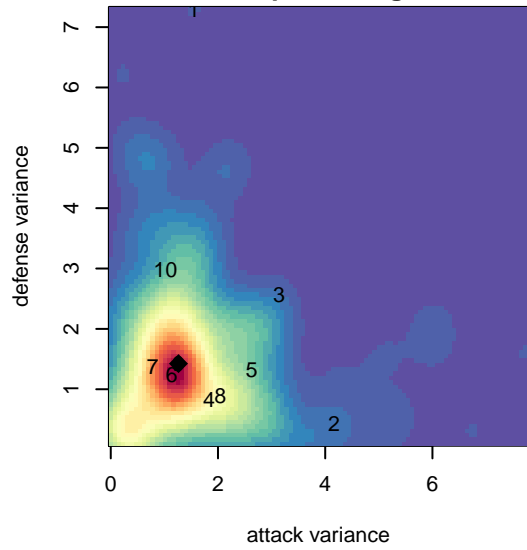

Rogue Valley Timbers Red G02

Rogue Valley SC
Medford, OR
G02 total strength=1387
attack=8.4 defense=6.98
spr league = PTT Win G02 Premier
notes= Elliot-Burke 2014

alt names used:
Rogue Valley Timbers U16G
RV Timbers 02G Red

Venues played:
2017 Portland Winter Showcase U16
2017 PTT Winter G02 Premier

Rogue Valley Timbers Red G02
Dots are actual minus expected GF (blue circles) and GA (red triangles).
Blue line is smoothed change in attack strength. Red is smoothed change in defense strength.

**attack and defense variance (black dot)
relative to other teams
and top 10 in region**

**attack and defense rating
relative to others at age
and all opponents in last 13 months**

Performance relative to 13 month average